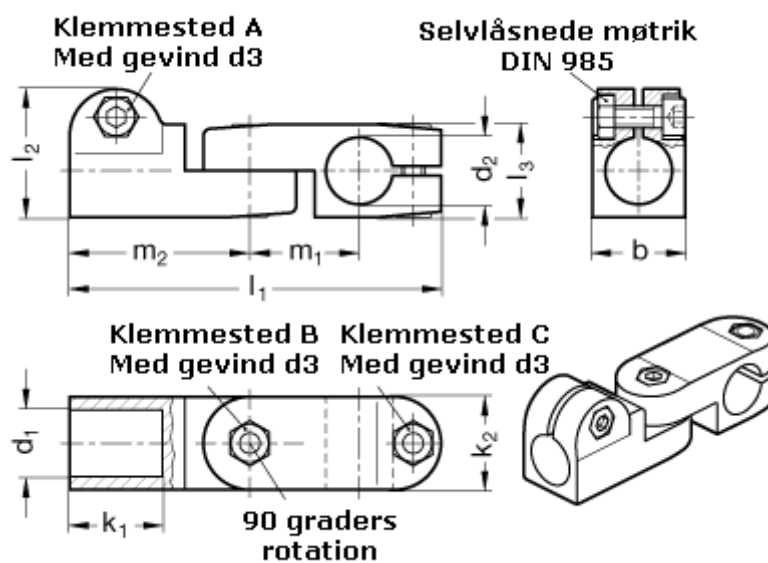

Article number: 20287B12B122SW

Description: E+G swivel clamp
GN287-B12-B12-2-SW

Measures

$b = 25$	$m_1 = 29.5$
$d_1 = B12$	$m_2 = 48.5$
$d_2 = B12$	
$d_3 = M 6$	
$k_1 = 25$	
$k_2 = 25$	
$l_1 = 100$	
$l_2 = 34.5$	